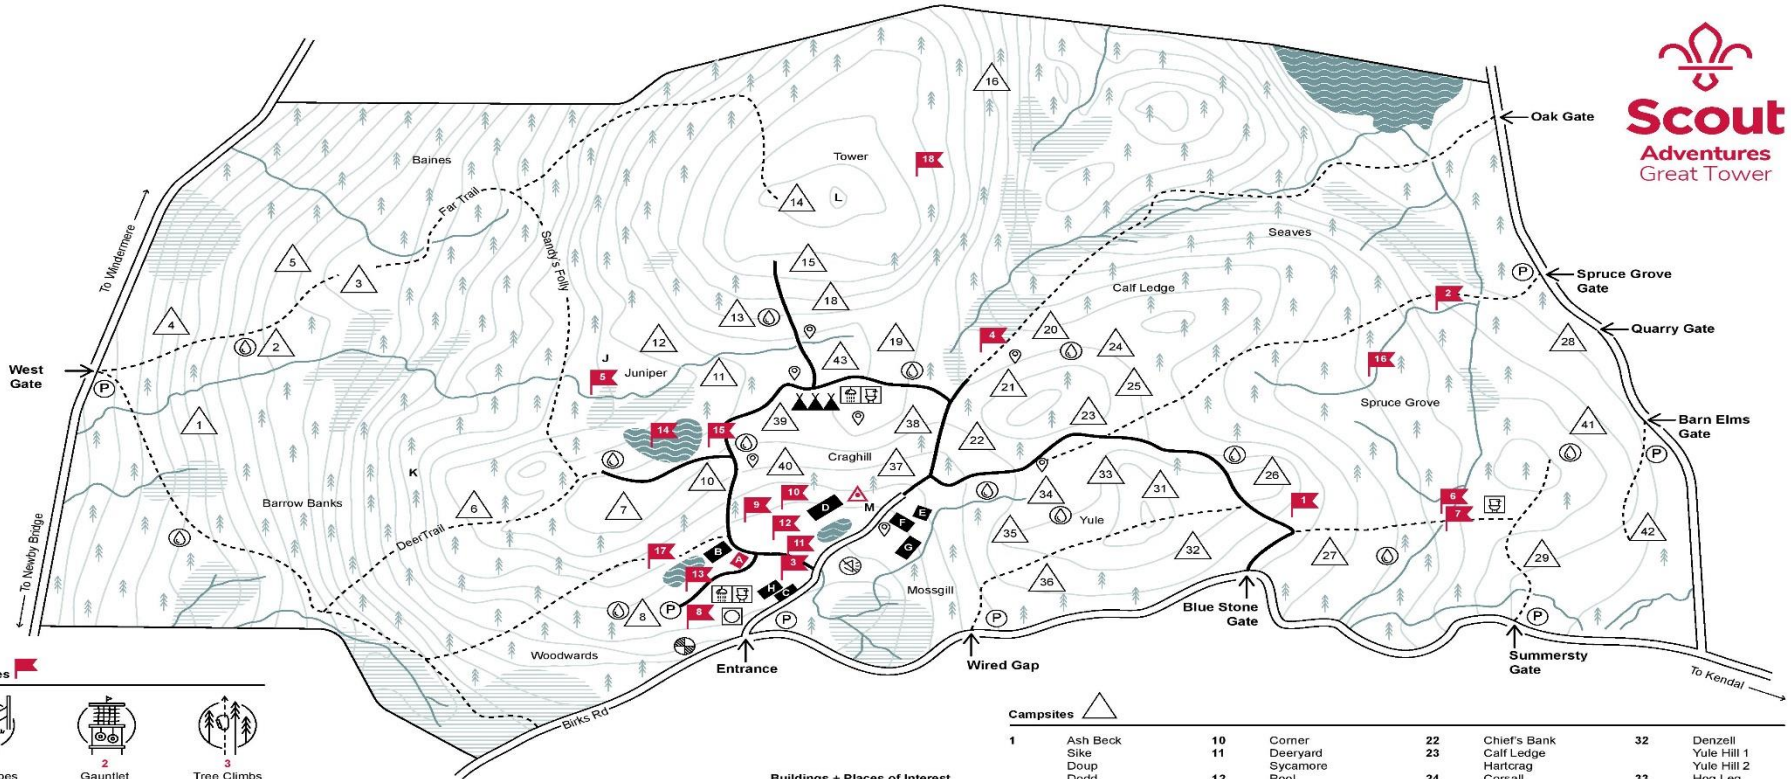

Activities

- | | | |
|-----------------------|-------------------|------------------------|
| | | |
| 1 Low Ropes | 2 Gauntlet | 3 Tree Climbs |
| | | |
| 4 Jacob's Ladder | 4 High All Aboard | 5 Crag Climbing |
| | | |
| 10 Adventure Course | 11 Leap of Faith | 12 + 16 Crate Stacking |
| | | |
| 13 Bridge Building | 14 Raft Building | 15 Pioneering |
| | | |
| 6 + 18 Tomahawk Range | 7 + 17 Archery | 8 Rifle Range |
| | | |
| 9 Campfire | | |

Campsites

1 Ash Beck	10 Corner	22 Chief's Bank	32 Denzell
2 Sike	11 Deeryard	23 Calf Ledge	33 Yule Hill 1
3 Doup	12 Dodd	24 Hartcrag	34 Yule Hill 2
4 Brant	13 Pool	25 Corsall	35 Hog Leg
5 Baines 1	14 Howstead	26 Long Lost	36 Cragside
6 Baines 2	15 Gilpin	27 West of Tower	37 Yowe Bank
7 Huttle Foot	16 West of Tower	28 Swintell	38 Too whit
8 Bally Strain	17 East of Tower	29 Fox Cub	39 Harvin
9 Wig	18 Jeni's Den	30 Kidside	40 Fitchett
10 Wam	19 Table Top	31 Skittle Ridge	41 Twaintree
11 Gee	20 Tower Foot	32 Kelmot	42 Roystock
12 Geans	21 East of Tower	33 Oak Hollow	43 Figate
13 Knowle Bank	22 South Pond	34 Hockhaka	35 Quarry
14 Middle Pond	23 Fernelack	36 Robbers Roost	37 Gully
15 Firth	24 Wychwood	38 Fernelack	39 Elvan Glade
		25 Bilbarrow	40 Strathavon
		26 Lecove	41 Urchin
			42 Larches
			43 Skilless Bank

Legend

- | | | | | | | | | | | |
|--|--|--|--|--|--|--|--|--|--|--|
| | | | | | | | | | | |
| | | | | | | | | | | |
| | | | | | | | | | | |

- Raft Building
- Campfire
- Archery
- Backwoods Cooking
- Orienteering
- Rafted Canoeing
- Leap of Faith
- Tomahawk Throwing
- Shelter Building
- Crate Stacking

Great Tower
